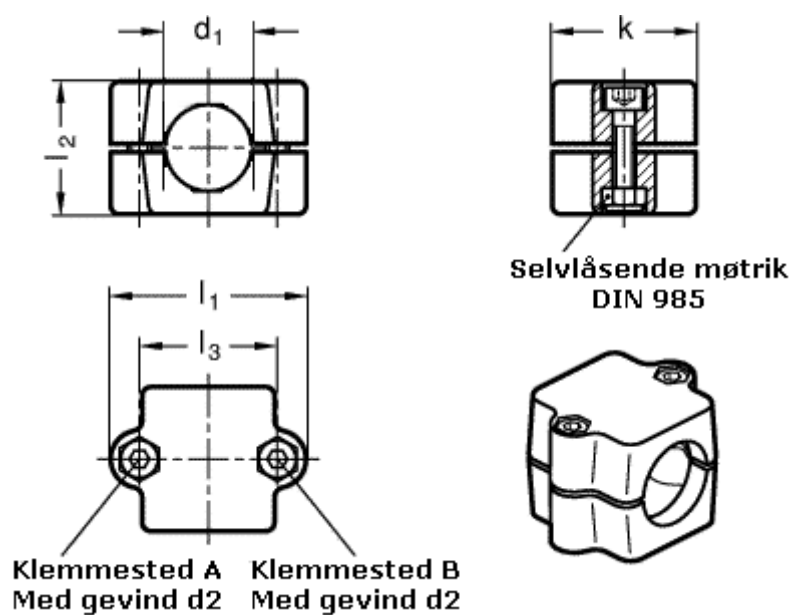

Article number: 20241B40662BL
Description: E+G Tube connector
GN 241-B40-66-BL

Measures

d1 = 40
d2 = M10
k = 76
l1 = 98
l2 = 70
l3 = 73